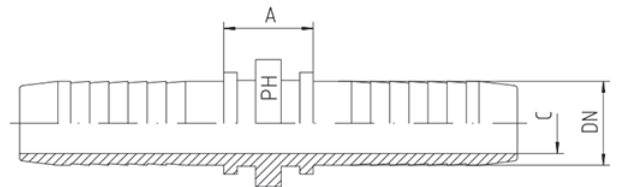

ŁĄCZNIK WĘŻA ZE STALI NIERDZEWNEJ 1.4571

Rubrik 2.62

Double-Hose Connectors

Hose	Bore	Approx. Dimensions		Order-Code	
		DN	in.		A
06	1/4"		23,0	4,0	DSN-DN 06
08	5/16"		23,0	5,5	DSN-DN 08
10	3/8"		19,0	7,0	DSN-DN 10
12	1/2"		23,0	9,5	DSN-DN 12
16	5/8"		25,5	12,5	DSN-DN 16
19	3/4"		31,5	14,5	DSN-DN 19
25	1"		32,5	20,0	DSN-DN 25
31	1 1/4"		39,0	25,5	DSN-DN 31
38	1 1/2"		41,0	31,5	DSN-DN 38
51	2"		41,0	43,0	DSN-DN 51