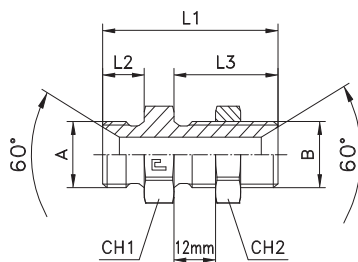

Złączka grodziowa calowa

MALE BULKHEAD ADAPTOR230

Thread BSP Parallel

Type: 3005..-ATT

Serie BS	30.... [bar]	31.... [bar]	Ordering Complete	A	B	L1	L2	L3	CH1	CH1
UNIVERSAL	400	400	300501-ATT	1/8	1/8	41	8	28	14	14
			300504-ATT	1/4	1/4	46	11	28	19	19
			300508-ATT	3/8	3/8	52	12	32	22	22
	350	350	300511-ATT	1/2	1/2	59	14	35	27	27
	315	315	300518-ATT	3/4	3/4	66	16	38	32	32
	250	250	300522-ATT	1	1	75	19	41	41	41
	200	200	300526-ATT	1 1/4	1 1/4	83	20	44	50	50
	160	160	300529-ATT	1 1/2	1 1/2	93	22	48	55	55
	125	125	300531-ATT	2	2	102	25	48	70	70

Notes: If you wish to order a fitting in stainless steel, please change the first two digit from 30.... to 31.... .
 Articles available on scheduled orders only.
 For copper washer sealing systems refer to items 3001.. pressure rates